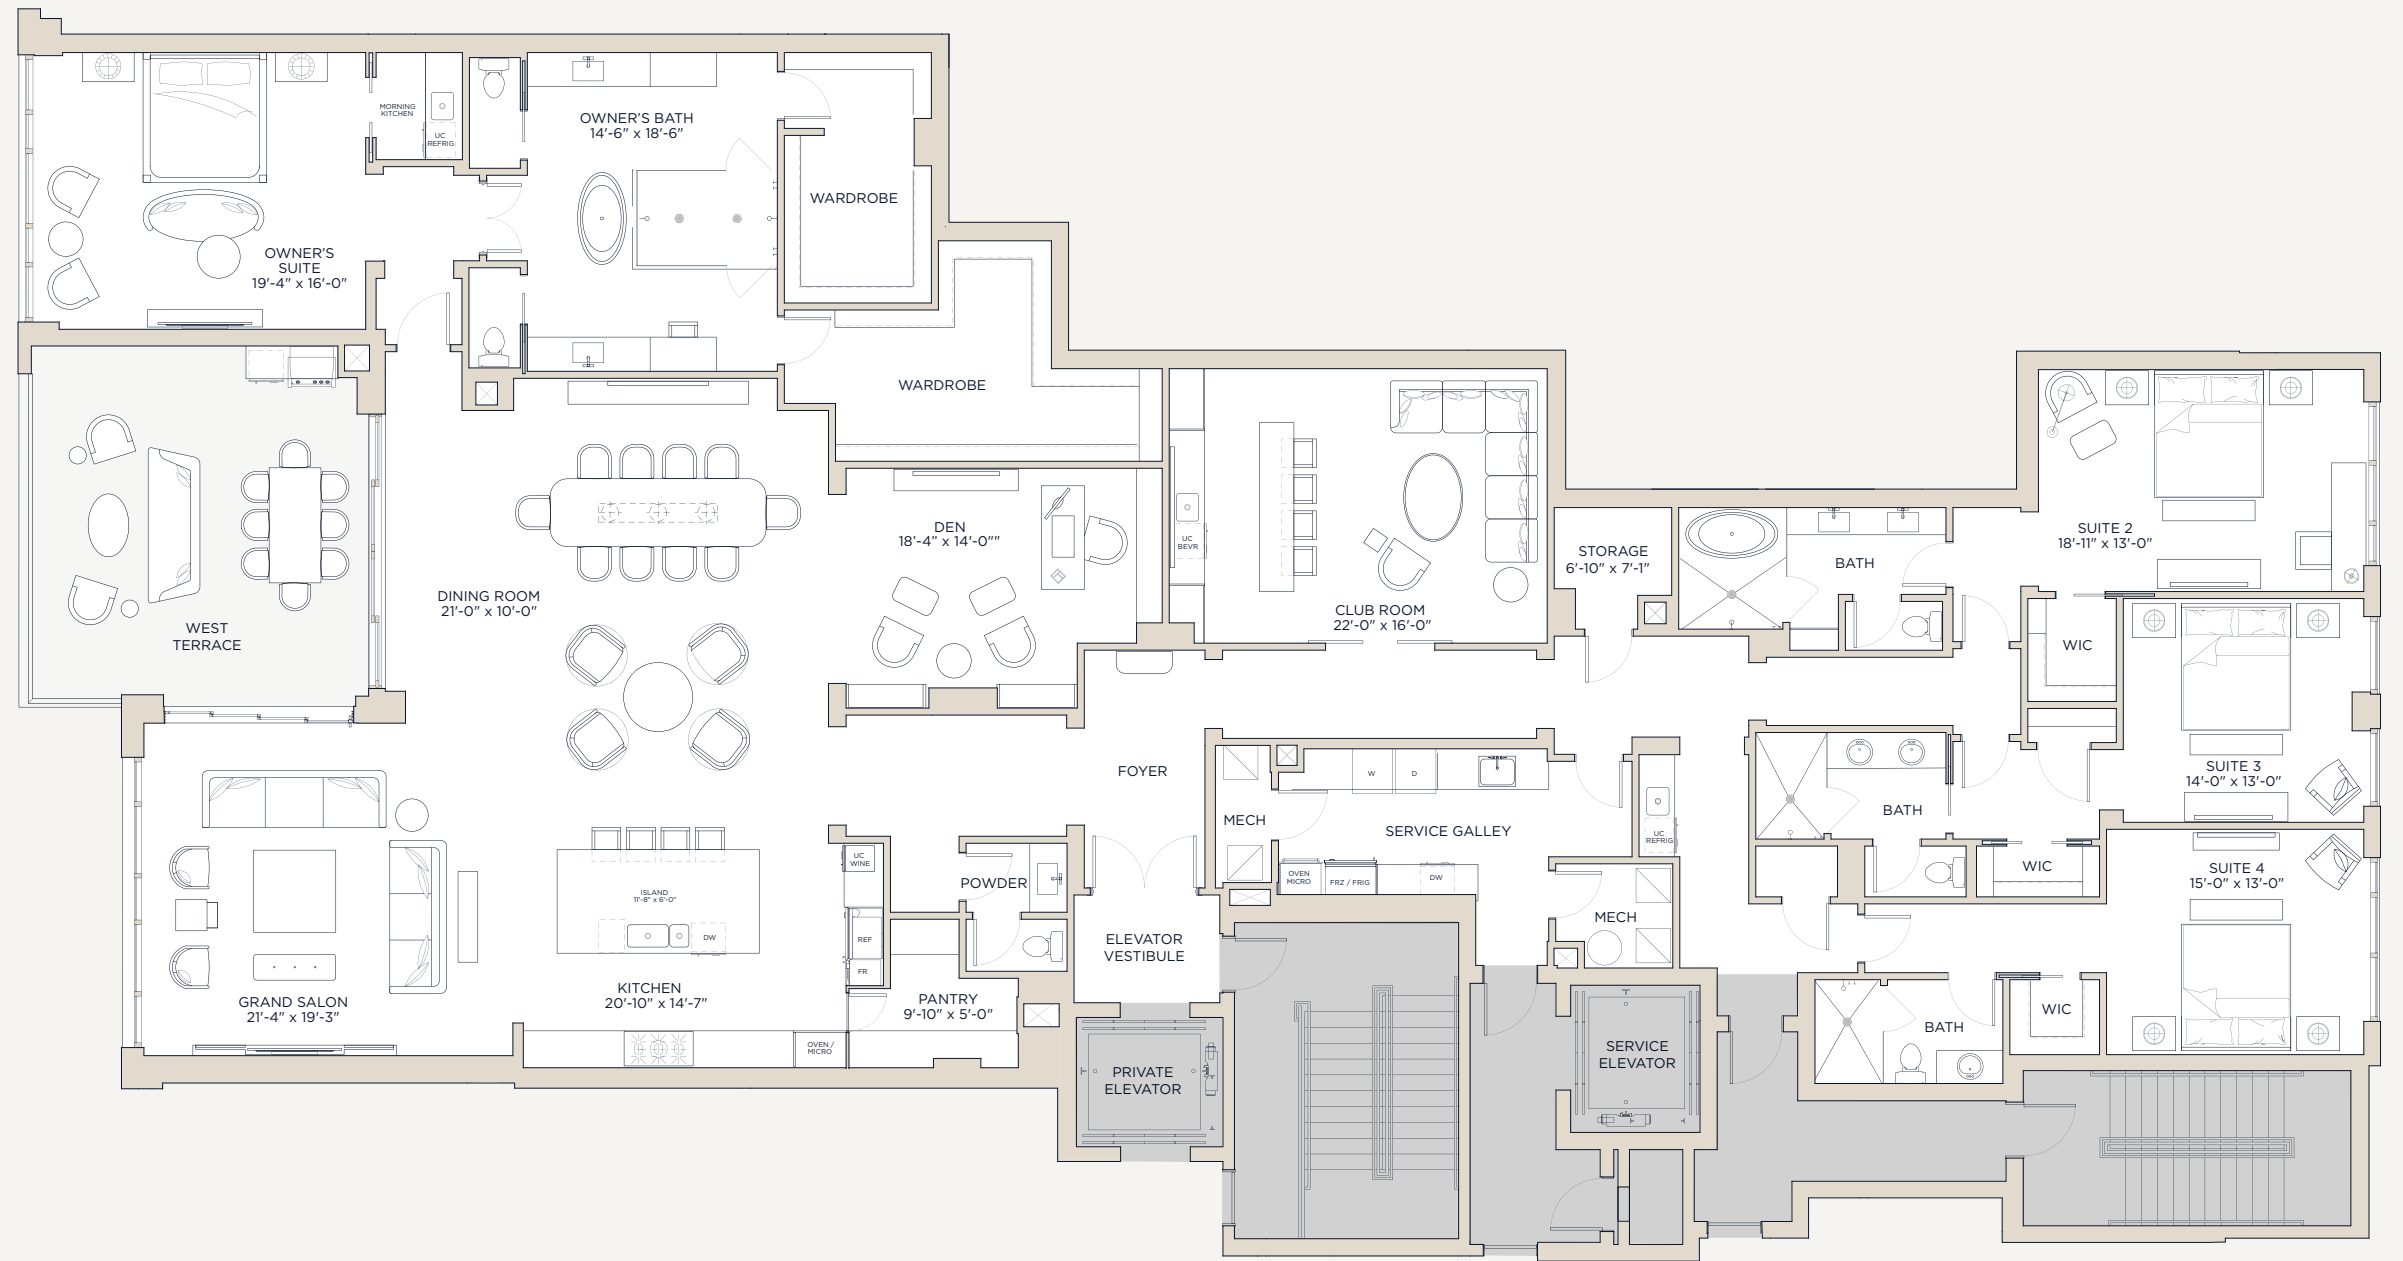

RESIDENCE SIX

4 BED | 4.5 BATH + DEN + CLUB ROOM

Interior: 5,684 sq. ft.

Exterior: 424 sq. ft.

Total Living Area: 6,108 sq. ft.

- OWNER'S BATH**
14'-6" x 18'-6"
Wardrobe 1: 8'-6" x 14'-6"
Wardrobe 2: 19'-0" x 12'-9"
- SUITE 4 BATH**
10'-11" x 6'-0"
W.I.C.: 5'-2" x 4'-3"
- WEST TERRACE**
20'-0" x 20'-4"
- SUITE 2 BATH**
15'-5" x 7'-1"
W.I.C.: 5'-1" x 6'-0"
- SERVICE GALLERY**
14'-10" x 8'-6"
- SUITE 3 BATH**
11'-0" x 6'-2"
W.I.C.: 7'-2" x 3'-0"